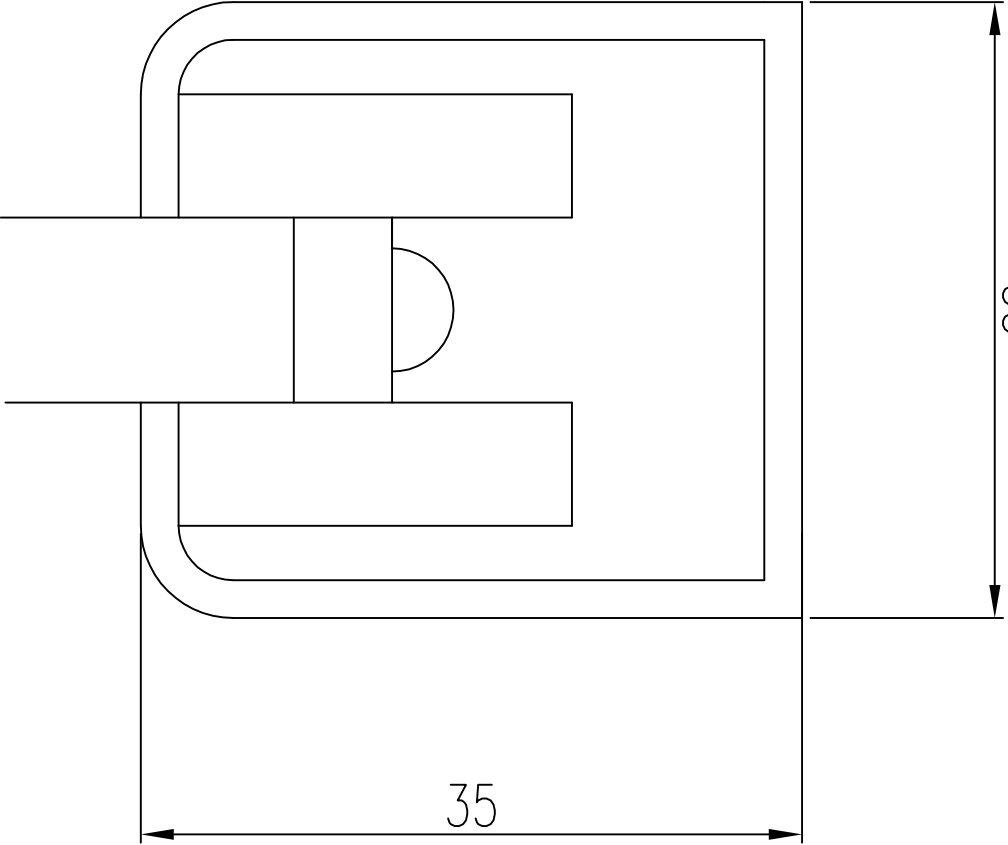

33

35

Brockhouse Modernfield Ltd
Key One, 23 The Yarding, Worcester, WR1 1HD
Tel: 01905 330055 Fax: 01905 330234
Email: sales@brockhouse.net

SYSTEM:	Series 800	REV & DATE	28/04/2008
TITLE :	Head Track	DRAWN BY	Andrew Hughes
ALL DIMENSIONS IN MILLIMETRES - DO NOT SCALE ©		DRAWING REF:	800.2