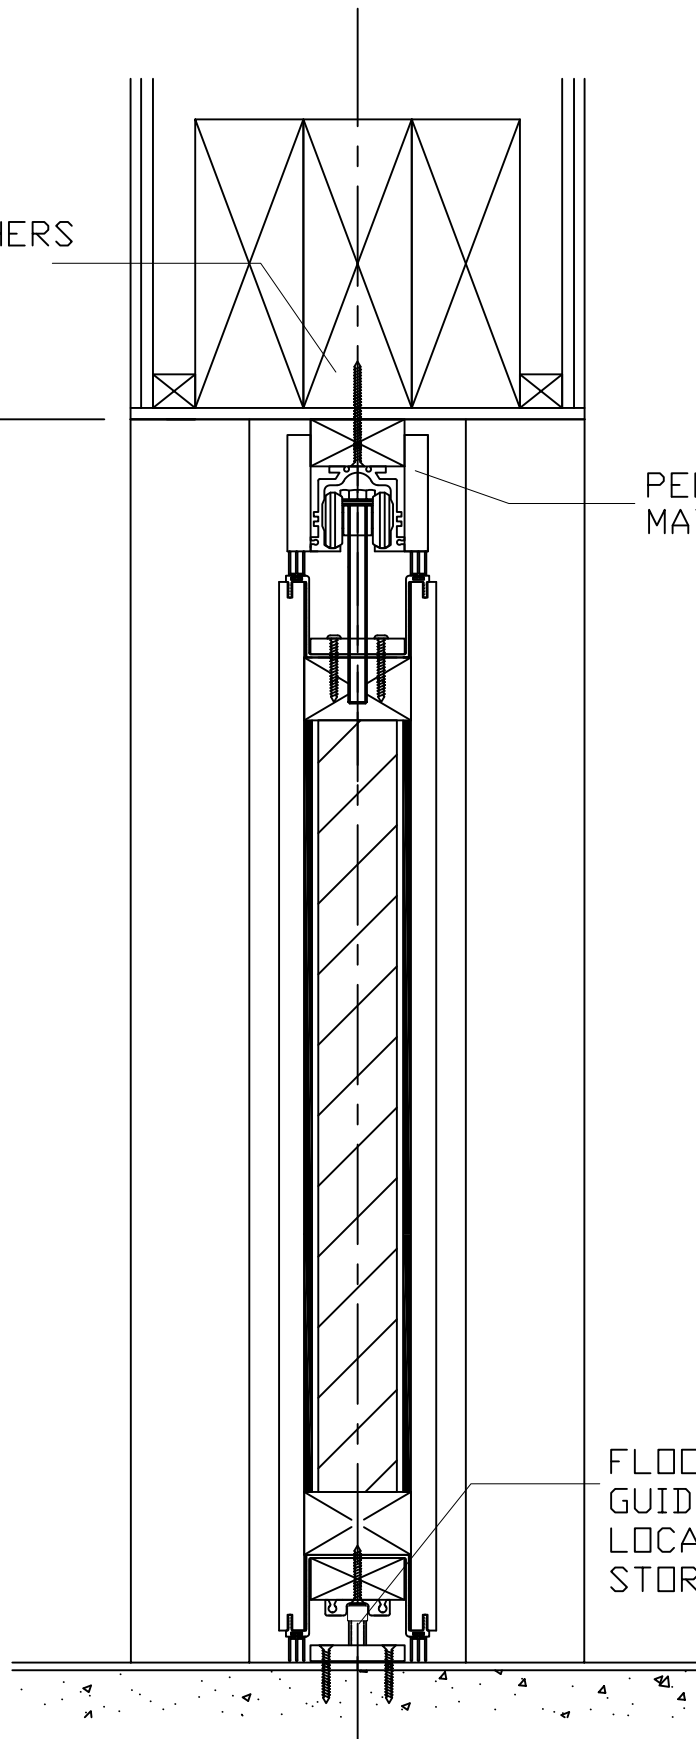

STRUCTURE BY OTHERS

FFL TO UNDERSIDE OF HEAD DETAIL

PELMETS TO MATCH DOORS

FLOOR MOUNTED  
GUIDE PIN  
LOCATED IN  
STORAGE AREA

**brockhouse**

Brockhouse Modernfold Ltd  
Kay One, 23 The Tything, Worcester, WR1 1HD  
Tel: 01905 330055 Fax: 01905 330234  
Email: sales@brockhouse.net

SYSTEM: Series 220

TITLE : Typical Section Thru - Within Pocket

ALL DIMENSIONS IN MILLIMETRES - DO NOT SCALE

REV & DATE  
28/04/2008

DRAWN BY  
Andrew Hughes

DRAWING REF: 220.4